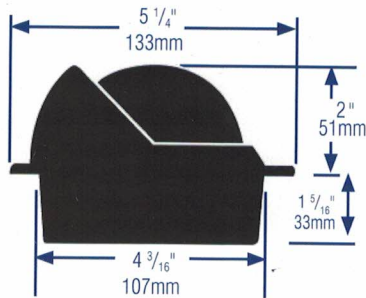

Voyager® Compasses

FLUSH MOUNT

F-82W

Ritchie Voyager® F-82, 3" Dial

Dial Size/Design	3" (76mm)/Flat-Card Dial
Night Lighting	12V Green
Compensators	Built-in
Mounting Hole	4 1/8" (105mm)
Warranty	5-Year
Approx. Shipping Wt.	1 lb. 8 oz. (680g)
Protective Cover	Model No. V-80-C

F-83W

F-83

Ritchie Voyager® F-83, 3" Dial

Dial Size/Design	3" (76mm)/CombiDial
Night Lighting	12V Green
Compensators	Built-in
Mounting Hole	4 3/16" (107mm)
Warranty	5-Year
Approx. Shipping Wt.	1 lb. 4 oz. (567g)
Protective Cover	Model No. V-83-C