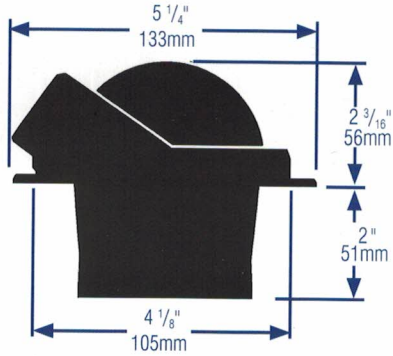

Voyager® Compasses

FLUSH MOUNT

F-82W

Ritchie Voyager® F-82, 3" Dial

Dial Size/Design	3" (76mm)/Flat-Card Dial
Night Lighting	12V Green
Compensators	Built-in
Mounting Hole	4 1/8" (105mm)
Warranty	5-Year
Approx. Shipping Wt.	1 lb. 8 oz. (680g)
Protective Cover	Model No. V-80-C

F-83W

F-83

Ritchie Voyager® F-83, 3" Dial

Dial Size/Design	3" (76mm)/CombiDial
Night Lighting	12V Green
Compensators	Built-in
Mounting Hole	4 3/16" (107mm)
Warranty	5-Year
Approx. Shipping Wt.	1 lb. 4 oz. (567g)
Protective Cover	Model No. V-83-C